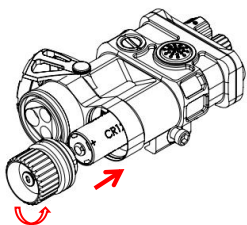

LS-M6TR VISIBLE + IR LASER + IR ILLUMINATOR

Features

- Durable design, IP68 waterproof level, -20°C~+50°C working temperature.
- Three laser beam coaxial, with ultra-high precision adjustment of click value.
- Compact and lightweight, come with Picatinny rail mount.
- IR illuminator spot is adjustable, it can reach over 2km range.

Structure

Specification

LS-M6TR	
Green Laser	520±15nm, 3±1 / 10±2mW, Class 3b
IR Laser	830±15nm, 0.7-1 / 5±1mW, Class 3b
IR Illuminator	830±15nm, 5±1 / 30±5mW, Class 3b
Operating Temp.	-20°C ~ +50°C
Windage/Elevation	0.5±0.3 (mrad)
IR Illuminator Divergence, FWHM	≤1 / ≥100 (mrad)
Waterproof	IP68
Material	Aluminum Alloy 6061-T6
Dimension	102(L)*57(W)*37(H)/±3mm
Net Weight	213±3g
Battery Type	CR123A (1pc)

Delivery Sets

- LS-M6TR Manual Cleaning Cloth Cleaning Brush Wrench

Battery Installation

Unscrew the battery compartment, Insert the battery in the right direction of the battery compartment and tighten the battery compartment.