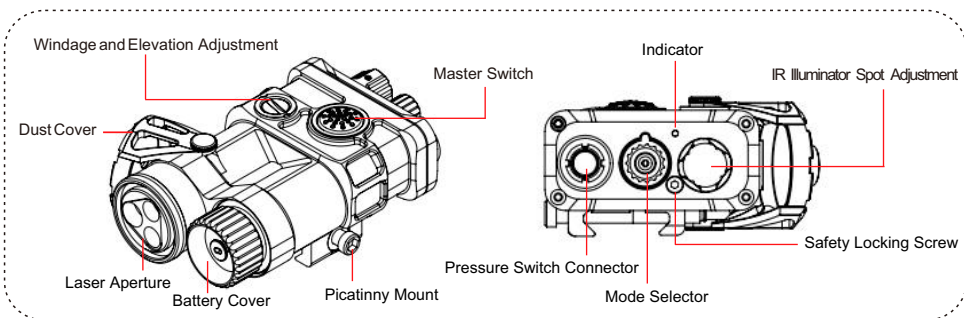

LS-M6TR VISIBLE + IR LASER + IR ILLUMINATOR

Features

- Durable design, IP68 waterproof level, -20°C~+50°C working temperature.
- Three laser beam coaxial, with ultra-high precision adjustment of click value.
- Compact and lightweight, come with Picatinny rail mount.
- IR illuminator spot is adjustable, it can reach over 2km range.

Structure

Specification

LS-M6TR	
Green Laser	520±15nm, 3±1 / 10±2mW, Class 3b
IR Laser	830±15nm, 0.7-1 / 5±1mW, Class 3b
IR Illuminator	830±15nm, 5±1 / 30±5mW, Class 3b
Operating Temp.	-20°C ~ +50°C
Windage/Elevation	0.5±0.3 (mrad)
IR Illuminator Divergence, FWHM	≤1 / ≥100 (mrad)
Waterproof	IP68
Material	Aluminum Alloy 6061-T6
Dimension	102(L)*57(W)*37(H)/±3mm
Net Weight	213±3g
Battery Type	CR123A (1pc)

Delivery Sets

- LS-M6TR Manual Cleaning Cloth Cleaning Brush Wrench

Battery Installation

Unscrew the battery compartment, Insert the battery in the right direction of the battery compartment and tighten the battery compartment.