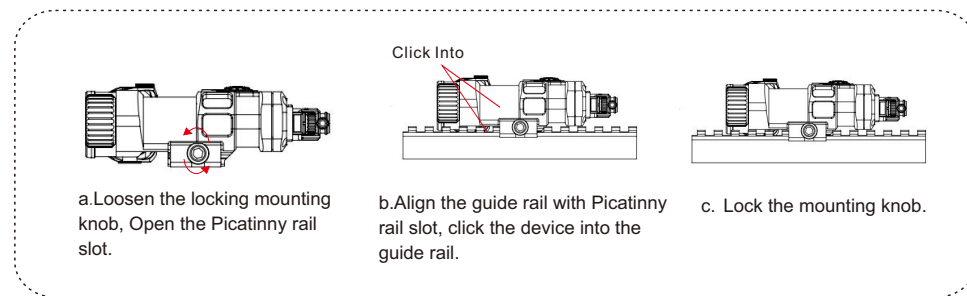

Mounting

Operating Instruction

MODE	FUNCTION	INDICATOR
VI	VISIBLE LASER	GREEN BREATH
OFF	OFF	OFF
IL	IR LASER (LOW)	RED BREATH
LL	IR ILLUMINATOR (LOW)	RED BREATH
CL	IR LASER + IR ILLUMINATOR (LOW) COMBO	RED BREATH
IH	IR LASER (HIGH)	RED BREATH
LH	IR ILLUMINATOR (HIGH)	RED BREATH
CH	IR LASER + IR ILLUMINATOR (HIGH) COMBO	RED BREATH
LOW BATTERY	CHANGE BATTERY	RED 4HZ STROBE

Mode Selector:

Select different mode by rotating the mode selector. Please refer to the above function mode chart.

⚠ When the product is not in use, please adjust it to the OFF to prevent battery loss.

Master Switch:

1. Hold the master switch activate the momentary working mode in selected position, release the button to turn off.
2. Double-click master switch for staying in certain selected working mode, click again to turn off.
3. In the visible laser mode, triple-click master switch turn on the visible laser high power mode, click again to turn off.

Safety Precautions

Direct viewing of the laser is hazardous to the eyes.

Never look directly into the laser beam.

Never point laser beam at person.

Do not allow children to use laser sight unless under adult supervision.

Warning: Laser beam is forbidden to shoot eyes and skin directly, blindness and burn will be caused.